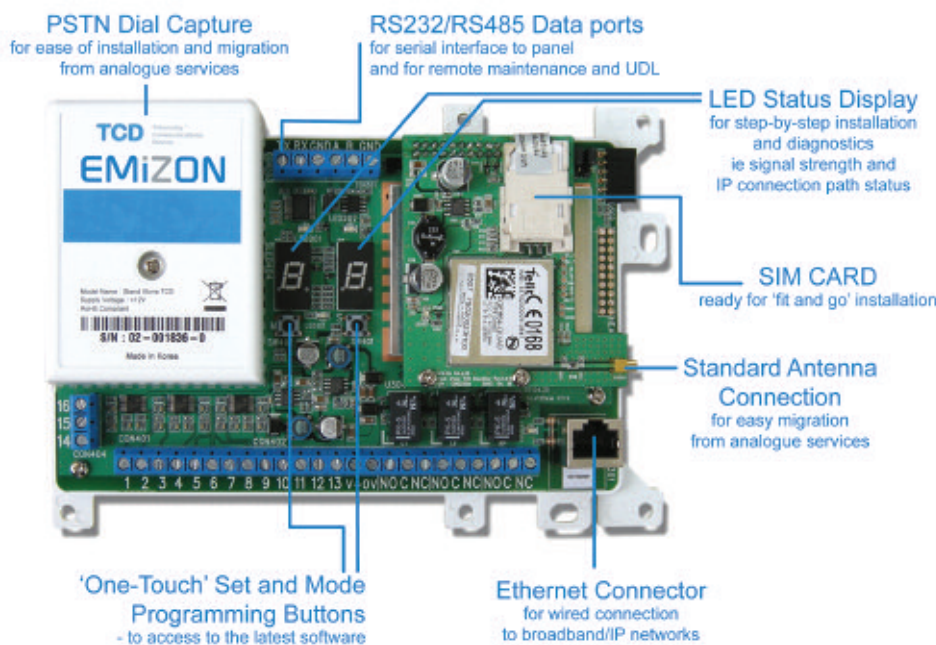

Emizon IP your partner into the future

If you want to future-proof your business and meet customers' demands for more functionality and better value specify **Emizon IP**.

Emizon IP was founded in 2001 by experts wanting to apply Next Generation network philosophy to alarm monitoring.

The Emizon 'core' network architecture is both resilient and future proof. Central intelligence is provided by the Emizon service platform, a server complex housed in two secure locations, built and managed to BS 5979 standards. The service platform manages the end-to-end delivery path of all messages 24/7, providing full audit trails and diagnostics.

Reliability

Our service resilience level is better than 99.99% and we publish statistics at emizon.com.

The TCD (Telemetry Communications Device)

Our TCD is ready for all Grades And it's not site or network specific!

Fixed primary. Uses the most reliable path as first line of attack. Also works with any broadband service provider or corporate IP network. Compatible with fibre.

Wireless secondary. Can be supplied with either a Vodafone, or a roaming SIM which locks on to the strongest available GPRS provider.

Three modes of connection into the panel. Traditional pins with a choice of 16 channels, serial port for upload/download (also sends SIA data to the ARC) and dial capture for easy upgrade to digital signalling.

Online ordering. Email orders@emizon.com or online at emizon.com

No geographical boundaries. Emizon IP is ideal for international customers demanding a reliable and consistent global service.

Security. The TCD does not accept inbound connections and does not require any inbound IP ports to be opened up on the customer firewall/router.

Emizon Europe

Smiths Yard, Dog Lane, South Kilworth,
Leicestershire, LE17 6DY, United Kingdom
Tel: +44 (0)1858 57 57 54
Fax: +44 (0)1858 57 57 19
Email: info@emizon.com
www.emizon.com

Emizon Australia and New Zealand

P.O Box 240, Willoughby, 2068 NSW
Tel: 1300-307-403
Email: info@emizon.com
www.emizon.com/au

Emizon USA

3760 Sixes Road, Unit 126, Suite 206,
Canton, GA 30114
Tel: 1 877 601 3794
Email: info@emizon.com
www.emizon.com/us

Simply protected

EMiZON

Seriously secure

emizon.com The leader in alarm and CCTV communications monitoring